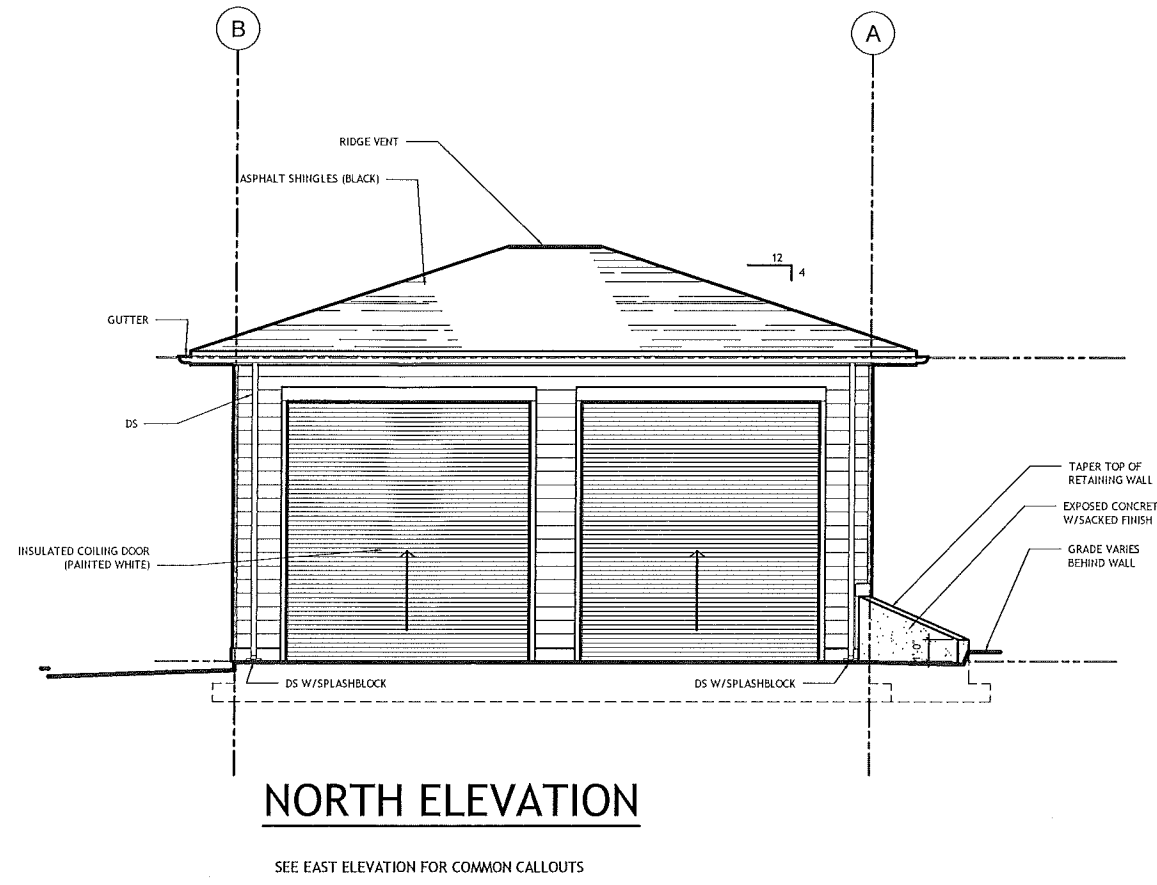

PROJECT No.
22044
DRAWN BY

DATE
12/14/21
REVISIONS

PERMIT SET

EXTERIOR ELEVATIONS

A3.0

PRO SHOP

PRO SHOP

TEACHING SHED TO MATCH MATERIALS
AND COLORS OF EXISTING PRO SHOP