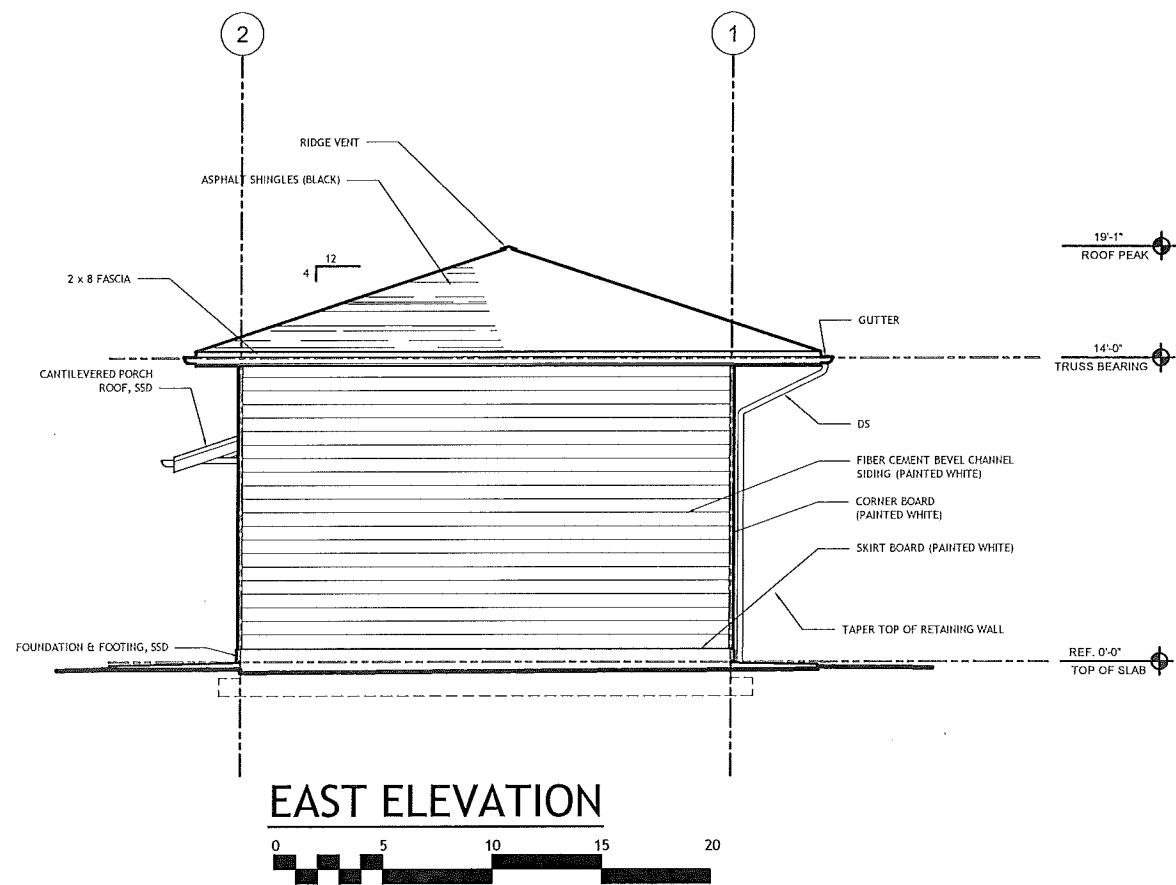

PROJECT No.
22044
DRAWN BY

DATE
12/14/21
REVISIONS

PERMIT SET

EXTERIOR ELEVATIONS

A3.0

PRO SHOP

PRO SHOP

TEACHING SHED TO MATCH MATERIALS
AND COLORS OF EXISTING PRO SHOP