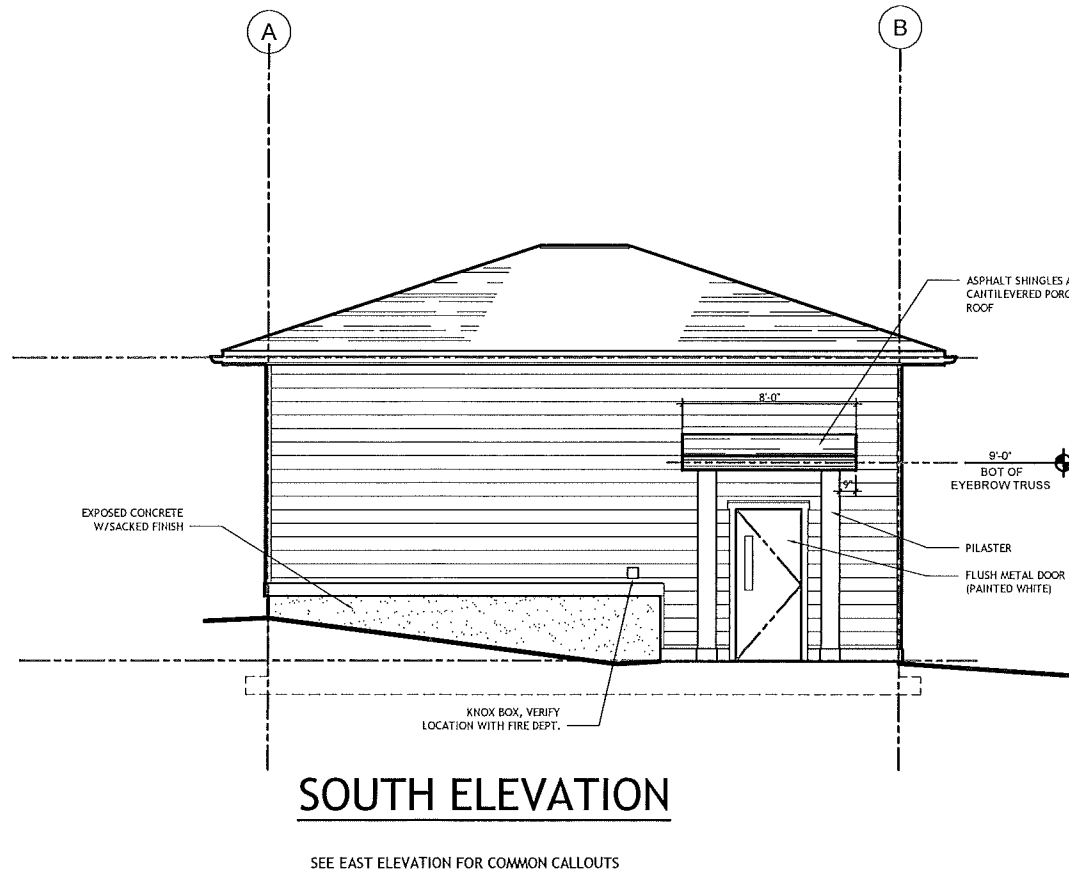

**swalling
WALK**
ARCHITECTS

525 Columbia St NW, Suite 201
Olympia, Washington 98501

360.539.5175

www.swallingwalk.com

The Home Course Teaching Shed
PNGA / WSGA Properties Inc.
2385 Golf House Road
Dupont, WA 98327

PROJECT No.
22044
DRAWN BY

DATE
12/14/21
REVISIONS

PERMIT SET

EXTERIOR ELEVATIONS

A3.0

PRO SHOP

PRO SHOP

TEACHING SHED TO MATCH MATERIALS
AND COLORS OF EXISTING PRO SHOP