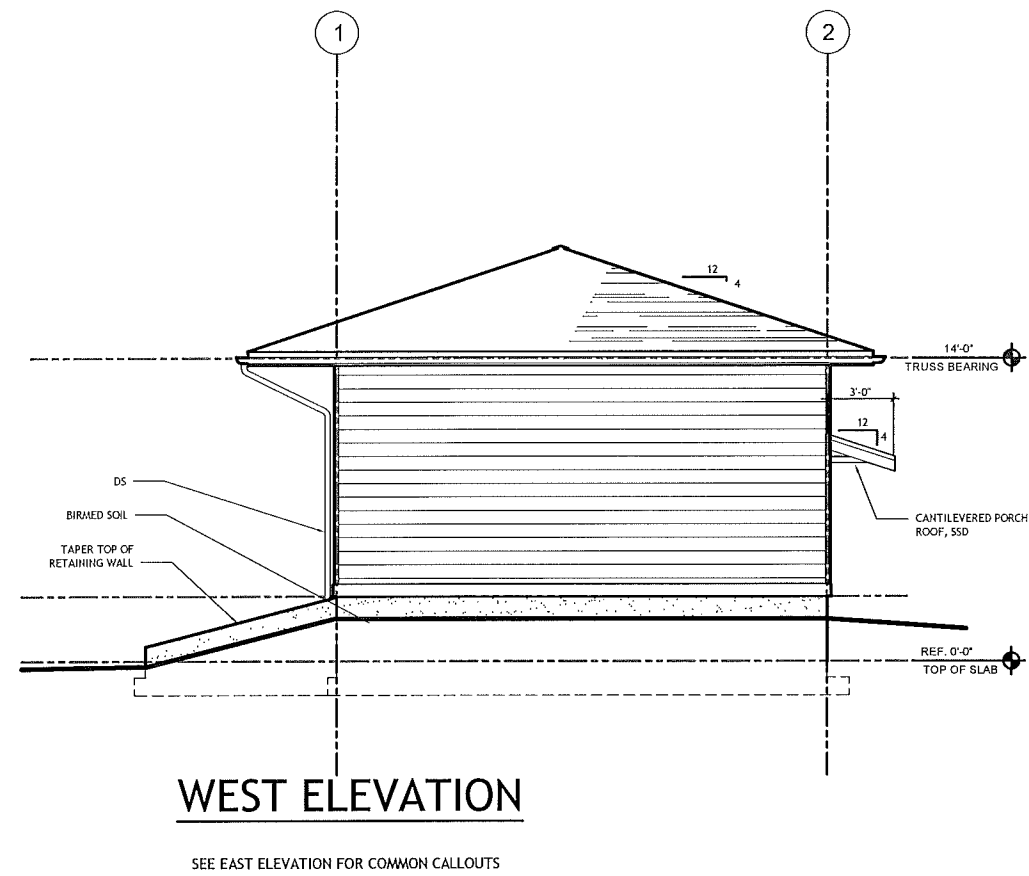

PROJECT No.
22044
DRAWN BY

DATE
12/14/21
REVISIONS

PERMIT SET

EXTERIOR ELEVATIONS

A3.0

PRO SHOP

PRO SHOP

TEACHING SHED TO MATCH MATERIALS
AND COLORS OF EXISTING PRO SHOP